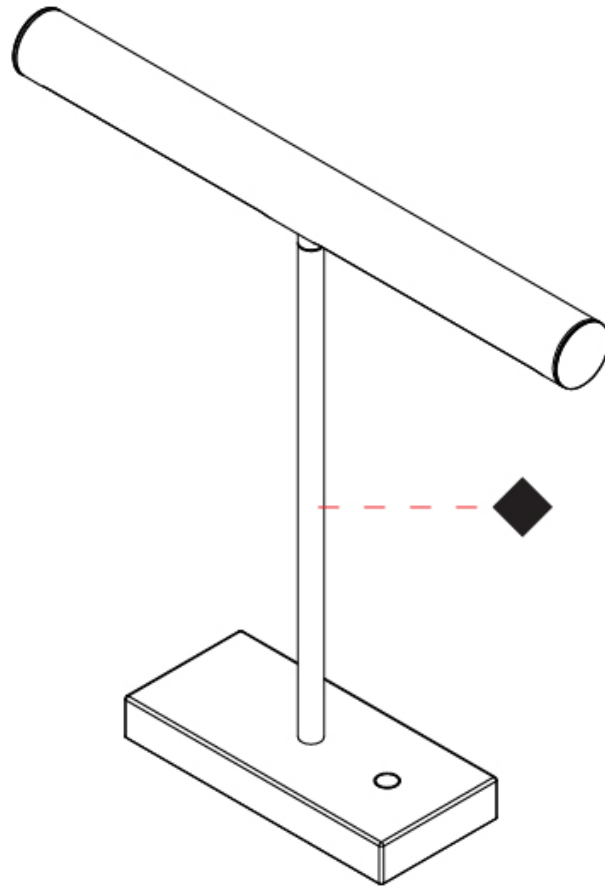

D204004-

PROJECT	_____
TYPE	_____
SPECIFIER	_____
QUANTITY	_____
DATE	_____