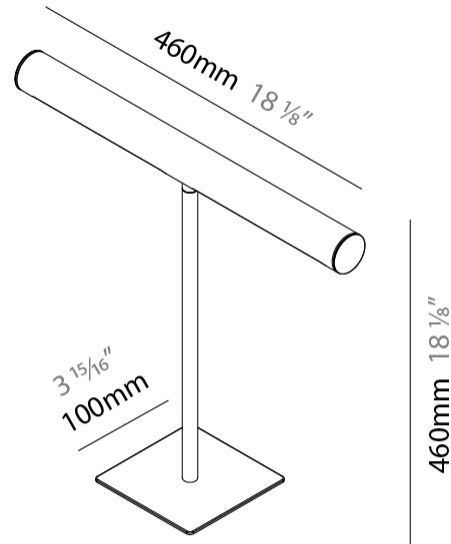

PROJECT	
TYPE	
SPECIFIER	
QUANTITY	
DATE	

ELLE PORTABLE

D204005-

base number   Finish
Options

1. To build a product code in our configurator select the specify button on the base model # product page
2. To build a manual product code on this datasheet choose from the options listed below in blue font and add the suffix to the base model #

GENERAL

Series: Elle
Brand: Zaneen
Division: Design
Mounting Type: Portable
Mounting Location: Table
Subcategory: Task

PHYSICAL

Shape: Cylinder
Length (mm): 460
Length (in): 18 1/8
Width (mm): 100
Width (in): 3 15/16
Height (mm): 460
Height (in): 18 1/8
Light Distribution: Direct
Diffuser: Acrylic Bi-Satin
Fixture Finish: MBK / MWH / MCB
Fixture Material: Aluminum

ELECTRICAL

Lamp Type: LED
Input Wattage (W): 6
Dimming: Touch Dimming
Driver Included: Yes
Driver Location: Inline Transformer Plug
Driver Class: Class 2
Input Voltage (V): 120 - 277
Output Voltage (V): 24

LED

Color Temperature (°K): 3000
CRI: >90 CRI
Lamp Life (hrs): 50000

OPTICAL

RATINGS AND CERTIFICATIONS

Certified By: Certified for North American Standards
IP rating: IP20