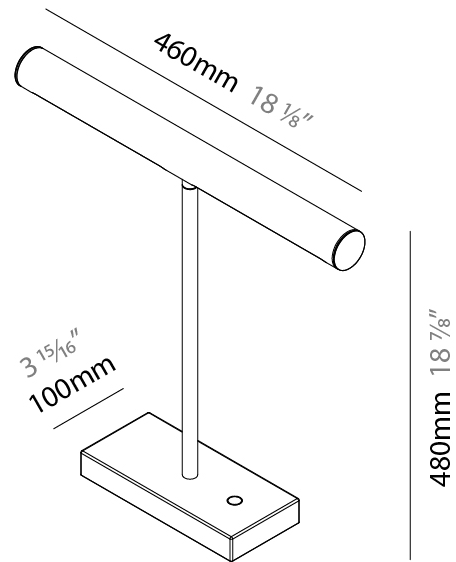

PROJECT	_____
TYPE	_____
SPECIFIER	_____
QUANTITY	_____
DATE	_____

ELLE PORTABLE

D204004-

base number   Finish
Options

1. To build a product code in our configurator select the specify button on the base model # product page
2. To build a manual product code on this datasheet choose from the options listed below in blue font and add the suffix to the base model #

GENERAL

Series: Elle _____
Brand: Zaneen _____
Division: Design _____
Mounting Type: Portable _____
Mounting Location: Table _____
Subcategory: Task _____

PHYSICAL

Shape: Cylinder _____
Length (mm): 460 _____
Length (in): 18 7/8 _____
Width (mm): 100 _____
Width (in): 3 15/16 _____
Height (mm): 480 _____
Height (in): 18 7/8 _____
Light Distribution: Direct _____
Diffuser: Acrylic Bi-Satin _____
Fixture Finish: MBK / MWH / MCB _____
Fixture Material: Aluminum _____

ELECTRICAL

Lamp Type: LED _____
Input Wattage (W): 6 _____
Dimming: Touch Dimming _____
Driver Included: Yes _____
Driver Location: Inline Transformer Plug _____
Driver Class: Class 2 _____
Input Voltage (V): 120 - 277 _____
Output Voltage (V): 24 _____

LED

Color Temperature (°K): 3000 _____
CRI: >90 CRI _____
Lamp Life (hrs): 50000 _____

OPTICAL

RATINGS AND CERTIFICATIONS

Certified By: Certified for North American Standards _____
IP rating: IP20 _____